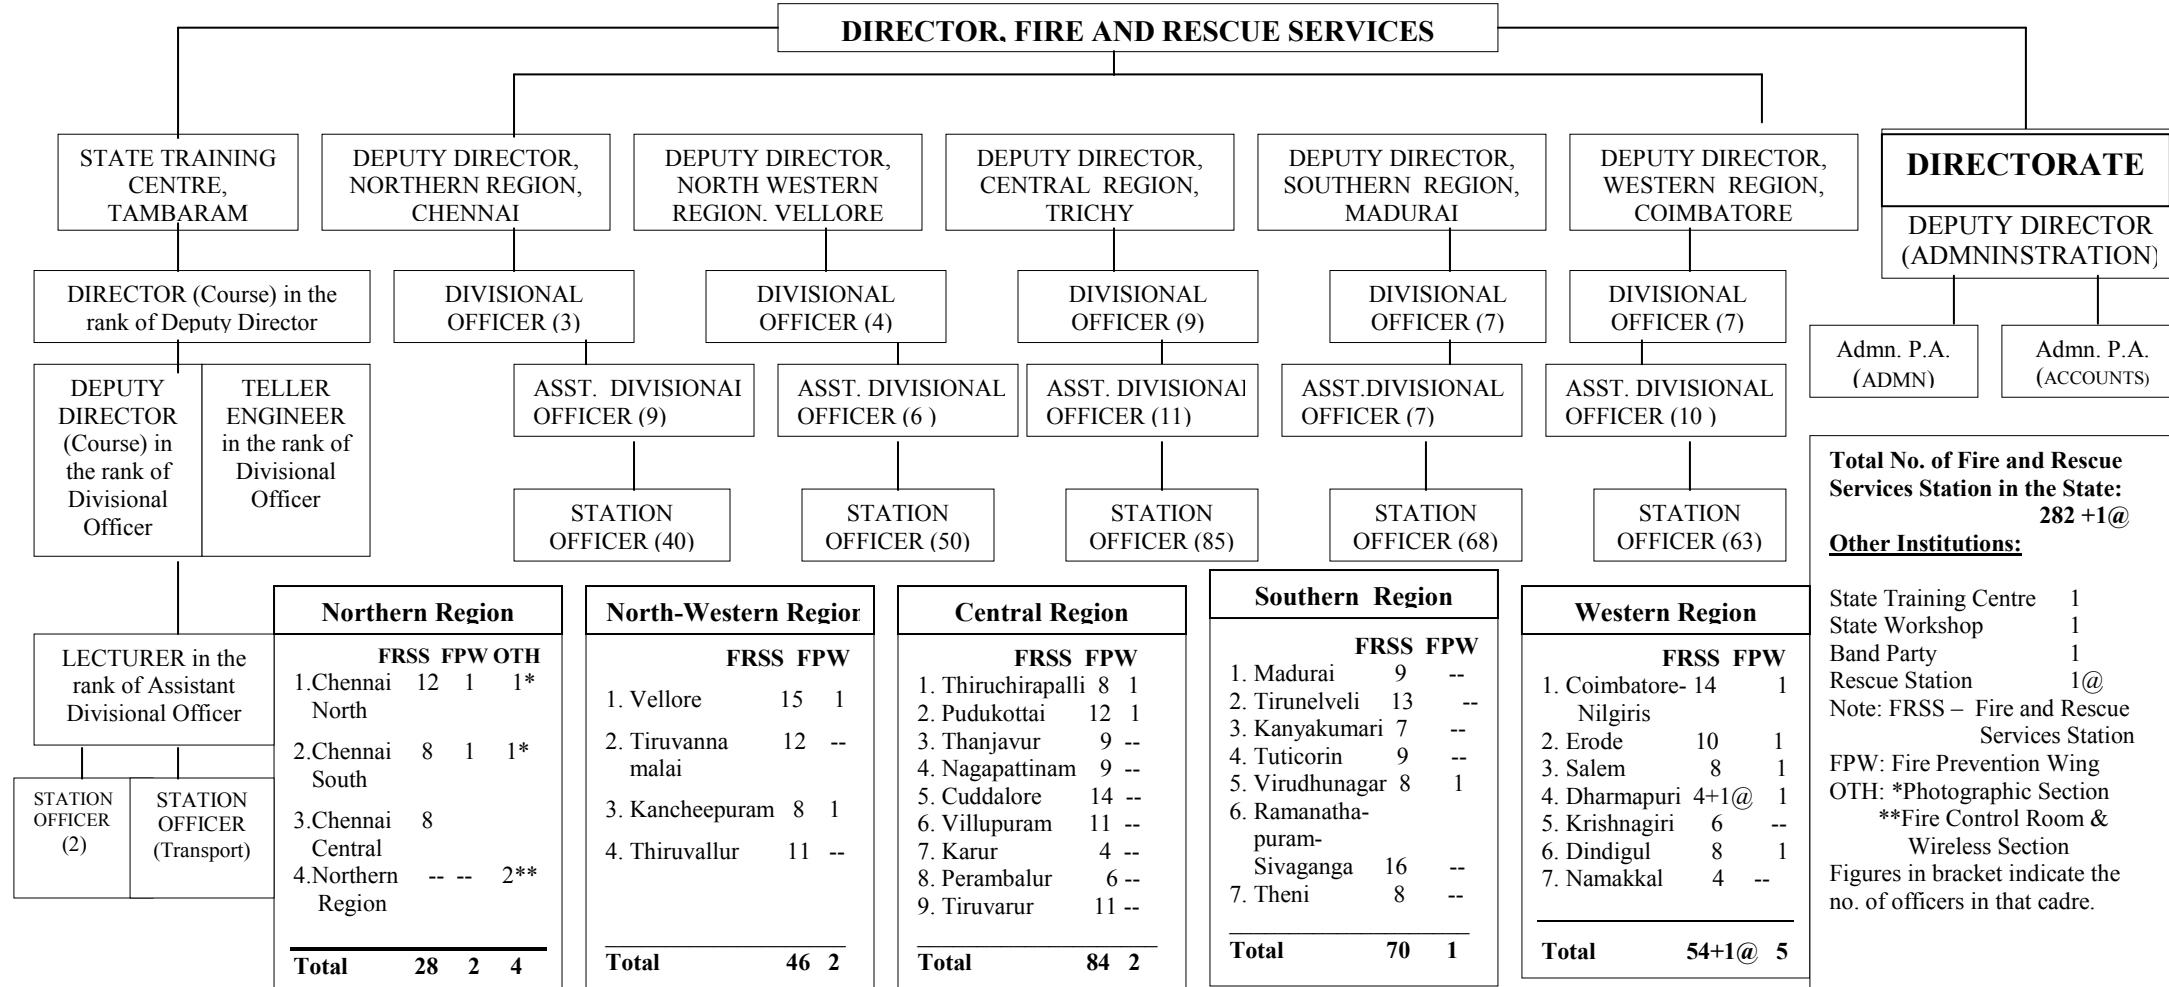

ANNEXURE

DEPARTMENT OF FIRE AND RESCUE SERVICES

ORGANISATIONAL CHART

Total No. of Fire and Rescue Services Station in the State: 282 +1@

Other Institutions:

State Training Centre	1
State Workshop	1
Band Party	1
Rescue Station	1@

Note: FRSS – Fire and Rescue Services Station
 FPW: Fire Prevention Wing
 OTH: *Photographic Section
 **Fire Control Room & Wireless Section
 Figures in bracket indicate the no. of officers in that cadre.

Central Region		
	FRSS	FPW
1. Thiruchirapalli	8	1
2. Pudukottai	12	1
3. Thanjavur	9	--
4. Nagapattinam	9	--
5. Cuddalore	14	--
6. Villupuram	11	--
7. Karur	4	--
8. Perambalur	6	--
9. Tiruvarur	11	--
Total	84	2